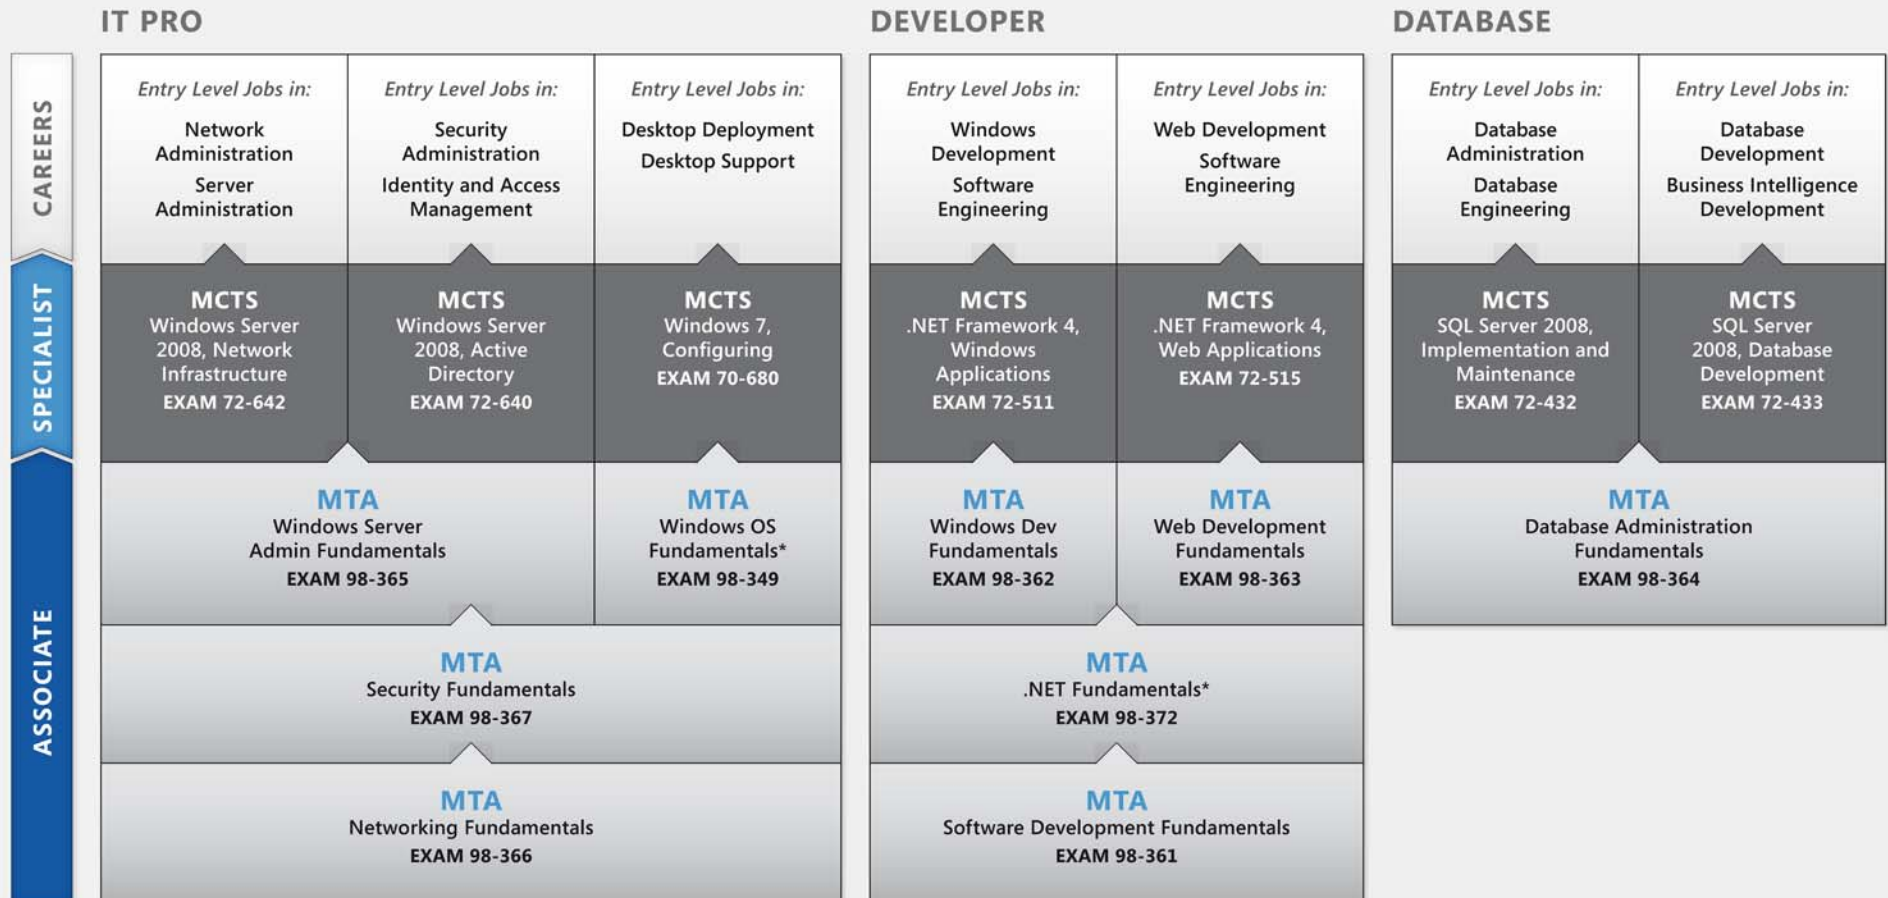

## Which path will you take for a career in Microsoft® Technology?

NOTE: exams with the prefix "072-" are available at low student pricing globally.

For student discounts on certifications, go to: [www.microsoft.com/learning/studentdiscounts](http://www.microsoft.com/learning/studentdiscounts)

For information on job roles and certifications, go to: [www.microsoft.com/learning/studentcareer](http://www.microsoft.com/learning/studentcareer)

**LEGEND**

- MCITP: Microsoft Certified IT Professional
- MCPD: Microsoft Certified Professional Developer
- MCSE: Microsoft Certified Systems Engineer
- MCSA: Microsoft Certified Systems Administrator
- MTA: Microsoft Technology Associate
- MOS: Microsoft Office Specialist

NOTE: Individuals can enter the roadmap at any point, depending upon existing skills.

# Microsoft Technology Associate Certification Paths

MTA es el primer paso recomendado en la **Ruta de Certificaciones Microsoft** para la especialización en el estudio de las Tecnologías de Información.