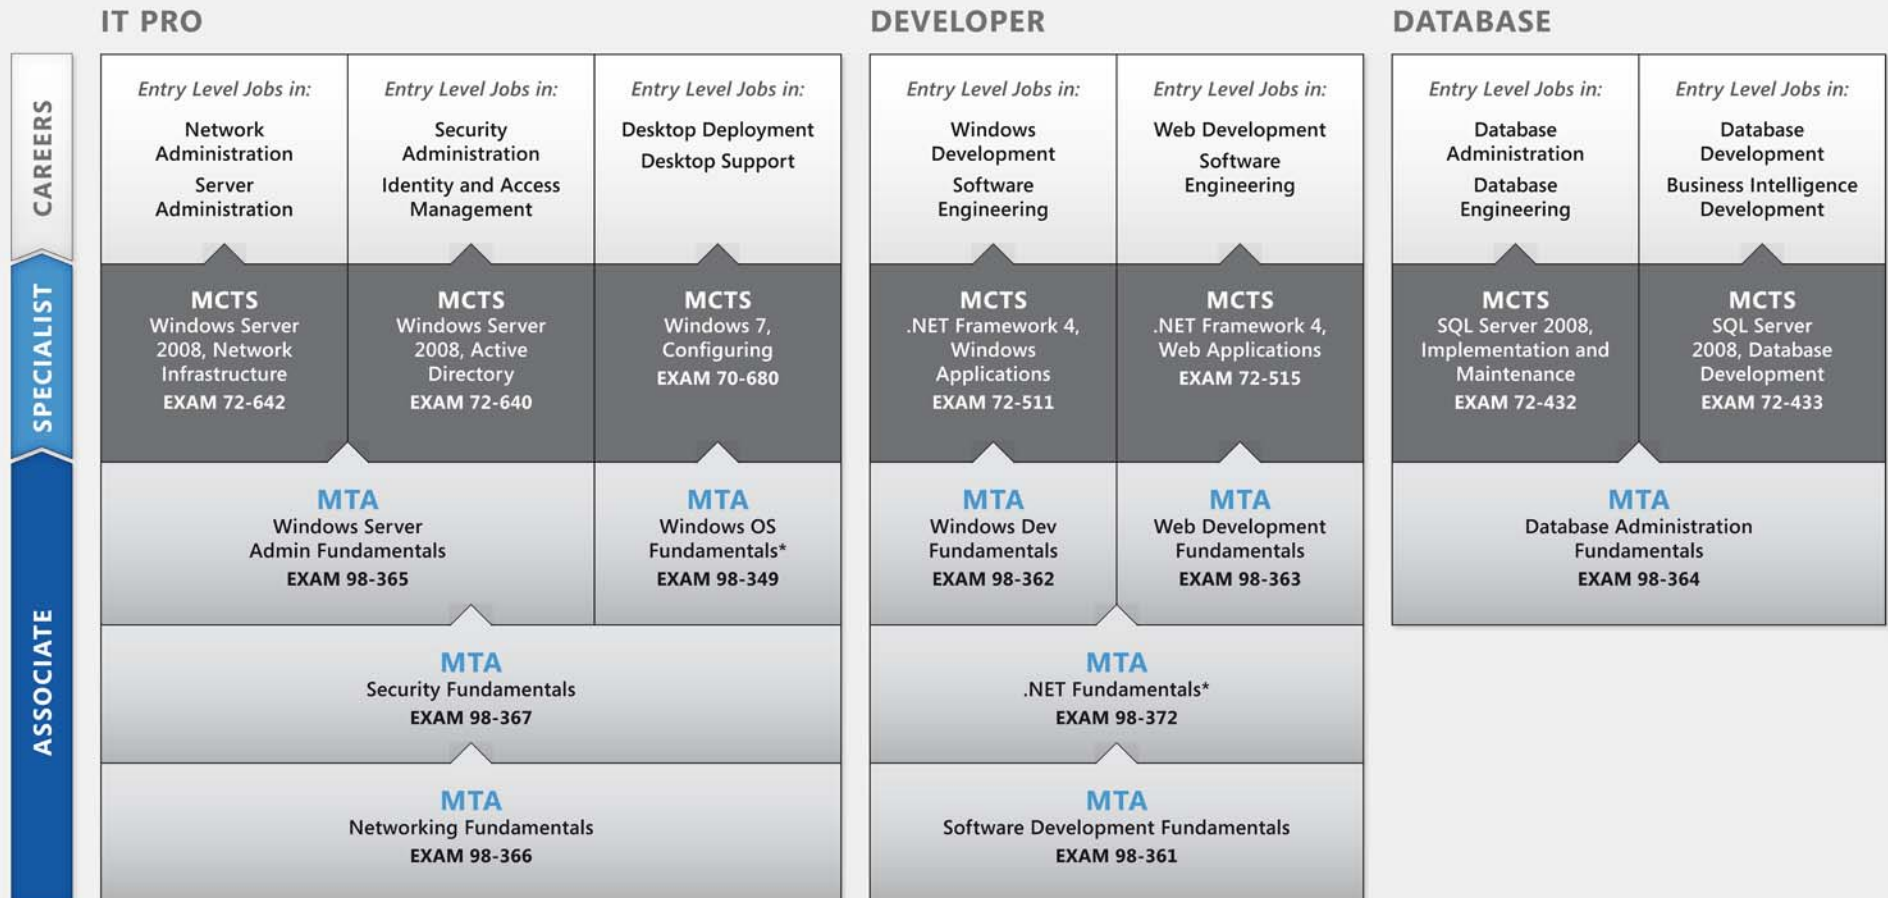

Microsoft Certification Roadmap for Students

Which path will you take for a career in Microsoft® Technology?

NOTE: exams with the prefix "072-" are available at low student pricing globally.

For student discounts on certifications, go to: www.microsoft.com/learning/studentdiscounts

For information on job roles and certifications, go to: www.microsoft.com/learning/studentcareer

LEGEND

- MCITP: Microsoft Certified IT Professional
- MCPD: Microsoft Certified Professional Developer
- MCSE: Microsoft Certified Systems Engineer
- MCSA: Microsoft Certified Systems Administrator
- MTA: Microsoft Technology Associate
- MOS: Microsoft Office Specialist

- Ⓢ Student Pricing Available
- Ⓜ Recommended Coursework
- Ⓝ Coursework & Examination
- Ⓞ Certification
- Ⓜ Job Role/Achievement

NOTE: Individuals can enter the roadmap at any point, depending upon existing skills.

Microsoft Technology Associate Certification Paths

MTA es el primer paso recomendado en la **Ruta de Certificaciones Microsoft** para la especialización en el estudio de las Tecnologías de Información.