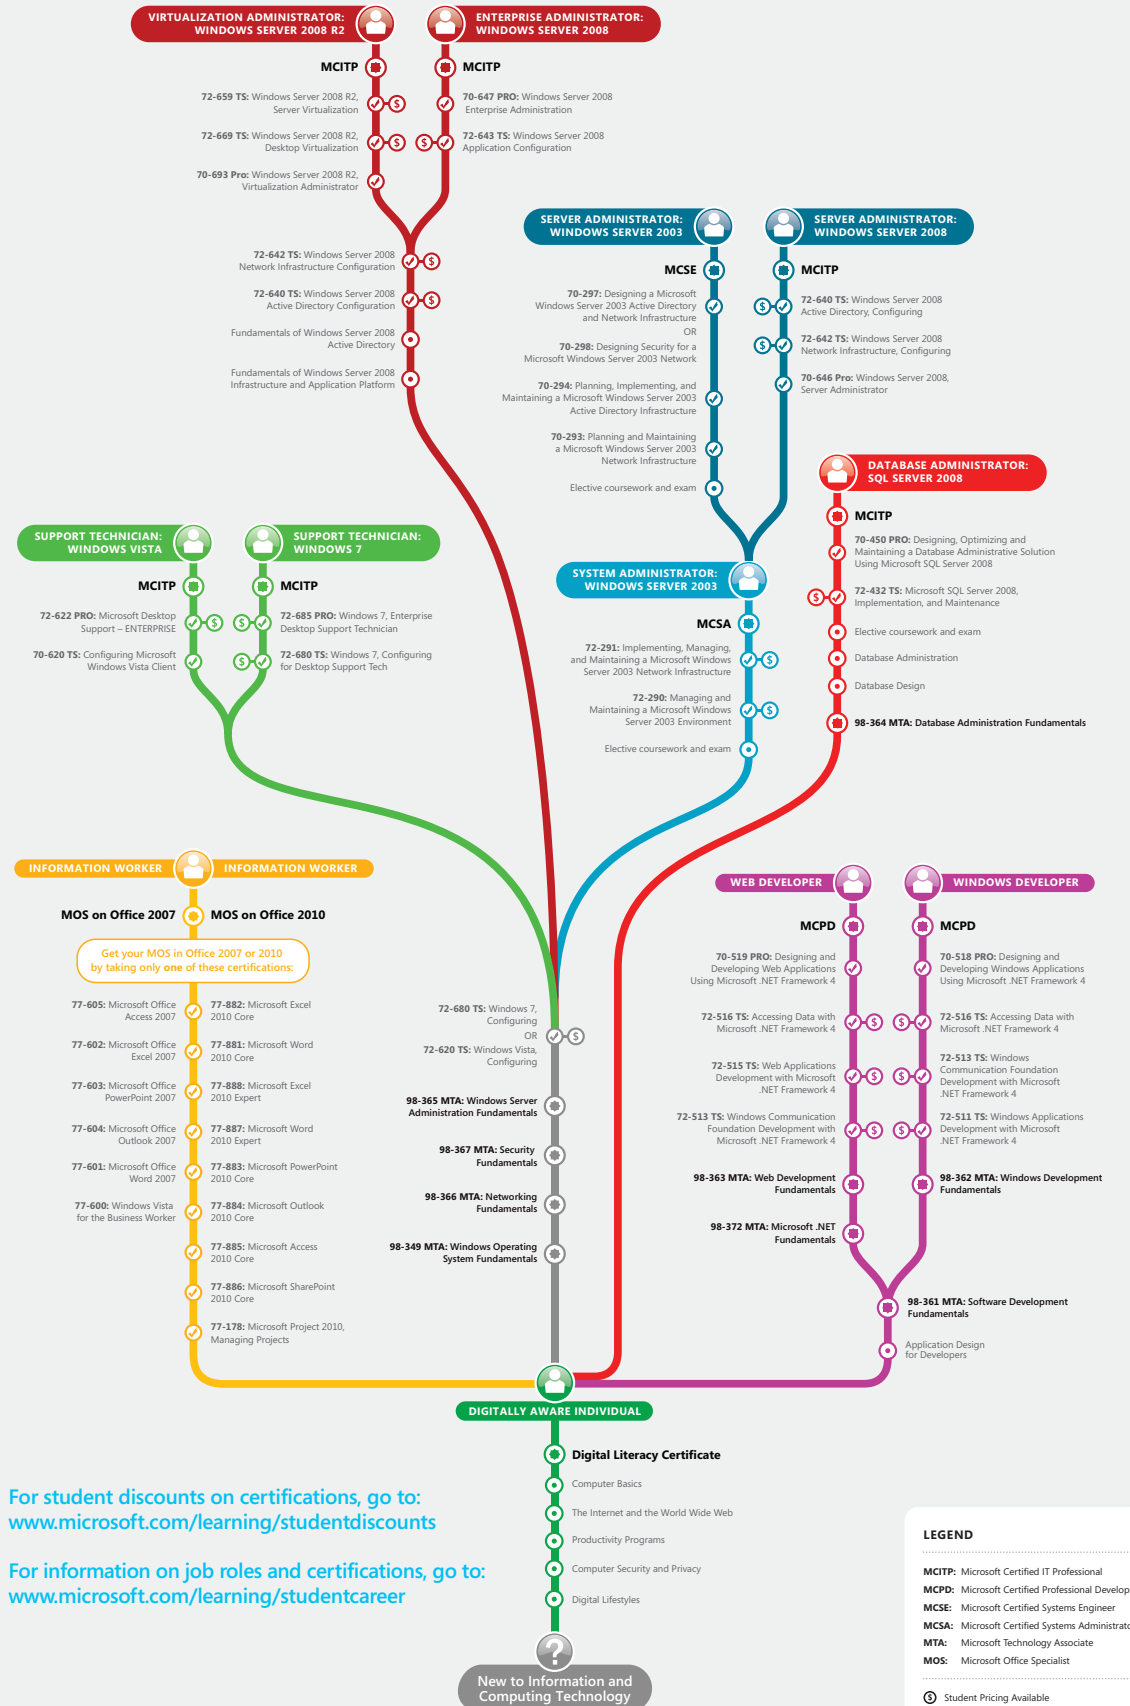

Microsoft Certification Roadmap for Students

Which path will you take for a career in Microsoft® Technology?

For student discounts on certifications, go to: www.microsoft.com/learning/studentdiscounts

For information on job roles and certifications, go to: www.microsoft.com/learning/studentcareer

LEGEND

- MCITP: Microsoft Certified IT Professional
- MCPD: Microsoft Certified Professional Developer
- MCSE: Microsoft Certified Systems Engineer
- MCSA: Microsoft Certified Systems Administrator
- MTA: Microsoft Technology Associate
- MOS: Microsoft Office Specialist